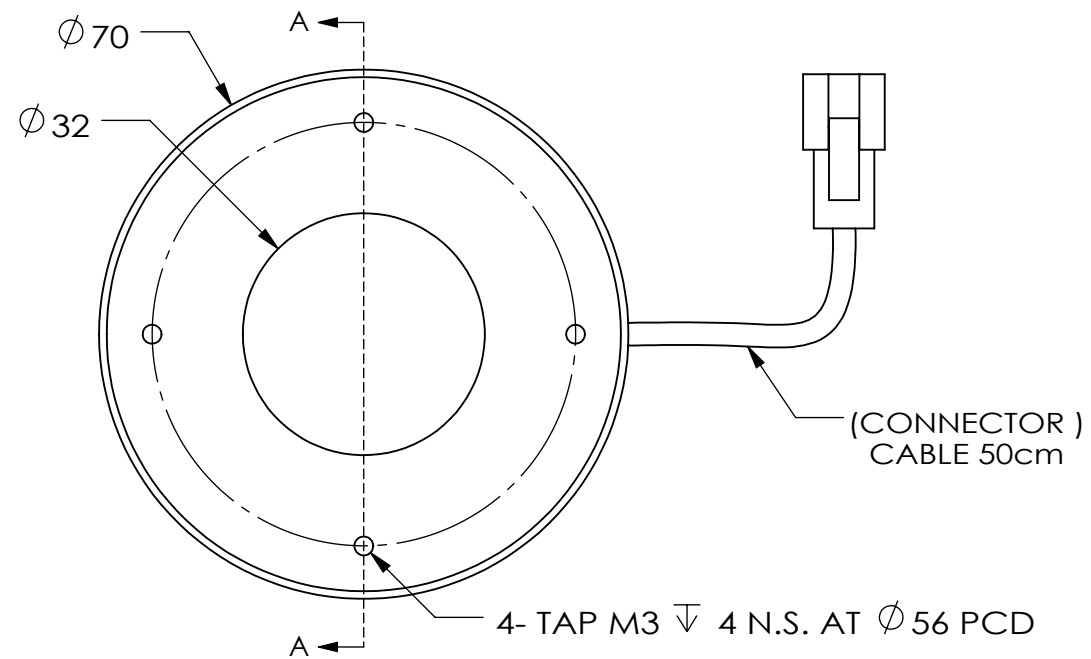

REVISIONS				
ZONE	REV.	DESCRIPTIONS	DATE	APP.

COLOR	WAVE LENGHT
RED:	660nm
GREEN:	525nm
BLUE:	470nm
WHITE:	-
IR 850:	850nm
IR 940:	940nm
UV:	380-385nm
RGB:	660nm/525nm/470nm

DESIGN BY	NOBEL	UNIT:	MM
CHECK BY	EH-LOH	REVISION:	02
DATE	03/12/2012	SCALE:	1 : 1
MATERIAL	-		
FINISHING	-		
QTY	-		

PRODUCT SERIES: LSW SERIES			
TITLE	DRAWING LAYOUT	COLOUR:	- - -
PART NO	LSW-15-070-3-X-24V	VOLTAGE:	- - -
DWG NO	-	CURRENT:	- - -
		POWER:	- - -
		SHEET 1 OF 1	