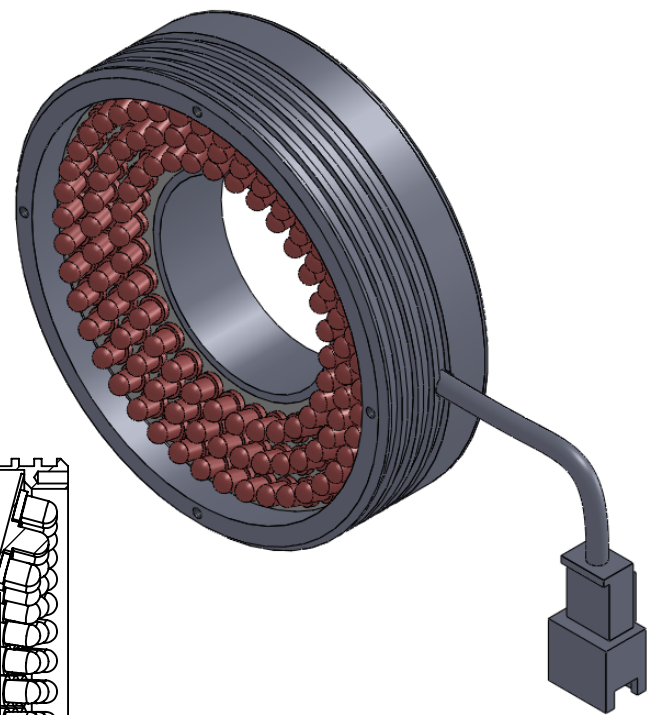

REVISIONS				
ZONE	REV.	DESCRIPTIONS	DATE	APP.

COLOR	WAVE LENGHT
RED:	660nm
GREEN:	525nm
BLUE:	470nm
WHITE:	-
IR 850:	850nm
IR 940:	940nm
UV:	380-385nm
RGB:	660nm/525nm/470nm

DESIGN BY	NOBEL	UNIT:	MM
CHECK BY	EH-LOH	REVISION:	02
DATE	03/12/2012	SCALE:	1 : 1
MATERIAL	-		
FINISHING	-		
QTY	-		

PRODUCT SERIES: LSW SERIES			
TITLE	DRAWING LAYOUT	COLOUR:	- - -
PART NO	LSW-15-070-3-X-24V	VOLTAGE:	- - -
DWG NO	-	CURRENT:	- - -
		POWER:	- - -
		SHEET 1 OF 1	