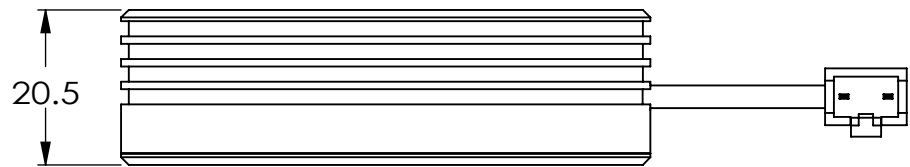

REVISIONS				
ZONE	REV.	DESCRIPTIONS	DATE	APP.

COLOR	WAVE LENGHT
RED:	660nm
GREEN:	525nm
BLUE:	470nm
WHITE:	-
IR 850:	850nm
IR 940:	940nm
UV:	380-385nm
RGB:	660nm/525nm/470nm

DESIGN BY	NOBEL	UNIT:	MM
CHECK BY	EH-LOH	REVISION:	02
DATE	03/12/2012	SCALE:	1 : 1
MATERIAL	-		
FINISHING	-		
QTY	-		

PRODUCT SERIES: LSW SERIES			
TITLE	DRAWING LAYOUT	COLOUR:	- - -
PART NO	LSW-15-070-3-X-24V	VOLTAGE:	- - -
DWG NO	-	CURRENT:	- - -
		POWER:	- - -
		SHEET 1 OF 1	