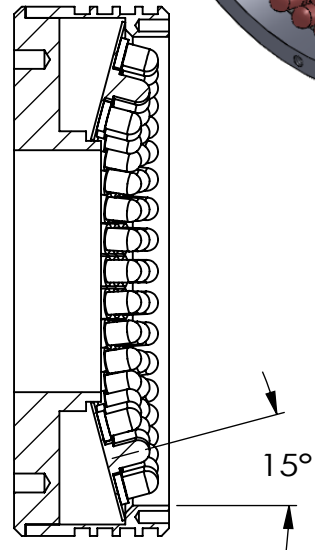

REVISIONS				
ZONE	REV.	DESCRIPTIONS	DATE	APP.

COLOR	WAVE LENGHT
RED:	660nm
GREEN:	525nm
BLUE:	470nm
WHITE:	-
IR 850:	850nm
IR 940:	940nm
UV:	380-385nm
RGB:	660nm/525nm/470nm

DESIGN BY	NOBEL	UNIT:	MM
CHECK BY	EH-LOH	REVISION:	02
DATE	03/12/2012	SCALE:	1 : 1
MATERIAL	-		
FINISHING	-		
QTY	-		

PRODUCT SERIES: LSW SERIES			
TITLE	DRAWING LAYOUT	COLOUR:	- - -
PART NO	LSW-15-070-3-X-24V	VOLTAGE:	- - -
DWG NO	-	CURRENT:	- - -
		POWER:	- - -
		SHEET 1 OF 1	