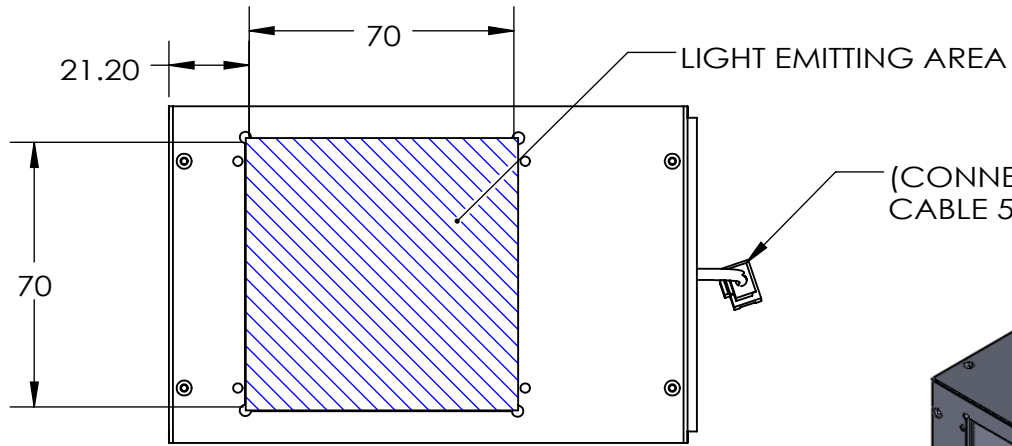

REVISIONS				
ZONE	REV.	DESCRIPTIONS	DATE	APP.

(CONNECTOR)
CABLE 50CM

4-TAP M5 <HOLE-DEPTH>6 N.S

COLOR	WAVE LENGHT
RED:	660nm
GREEN:	525nm
BLUE:	470nm
WHITE:	-
IR 850:	850nm
IR 940:	940nm
UV:	380-385nm
RGB:	620nm/525nm/470nm

DESIGN BY	DS CHAN	UNIT:	PRODUCT SERIES: CAS2 SERIES		
CHECK BY	DS CHAN	MM			
DATE	27/01/2014	REVISION:			
MATERIAL	-	01	TITLE	DRAWING LAYOUT	
FINISHING	-	SCALE:	PART NO	CAS2-00-070-X-X-24V(REV01)	COLOUR:
QTY	-	1 : 2	DWG NO	-	VOLTAGE:
					CURRENT:
					POWER:
					SHEET 1 OF 1