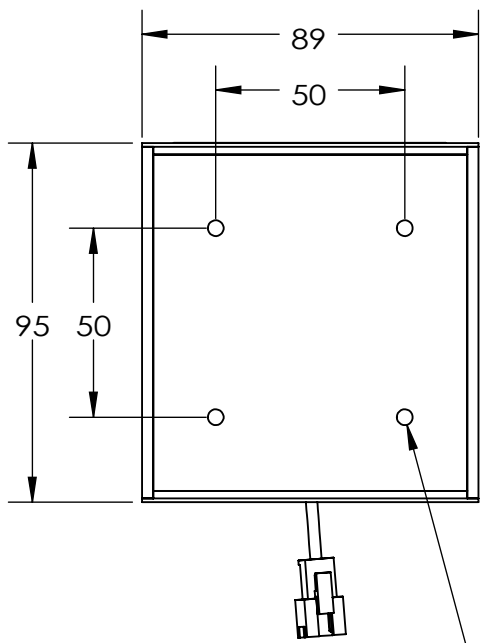

REVISIONS				
ZONE	REV.	DESCRIPTIONS	DATE	APP.

(CONNECTOR)
CABLE 50CM

4-TAP M5 <HOLE-DEPTH>6 N.S

COLOR	WAVE LENGHT
RED:	660nm
GREEN:	525nm
BLUE:	470nm
WHITE:	-
IR 850:	850nm
IR 940:	940nm
UV:	380-385nm
RGB:	620nm/525nm/470nm

DESIGN BY	DS CHAN	UNIT:	PRODUCT SERIES: CAS2 SERIES		
CHECK BY	DS CHAN	MM			
DATE	27/01/2014	REVISION:			
MATERIAL	-	01	TITLE	DRAWING LAYOUT	
FINISHING	-	SCALE:	PART NO	CAS2-00-070-X-X-24V(REV01)	COLOUR:
QTY	-	1 : 2	DWG NO	-	VOLTAGE:
					CURRENT:
					POWER:
					SHEET 1 OF 1