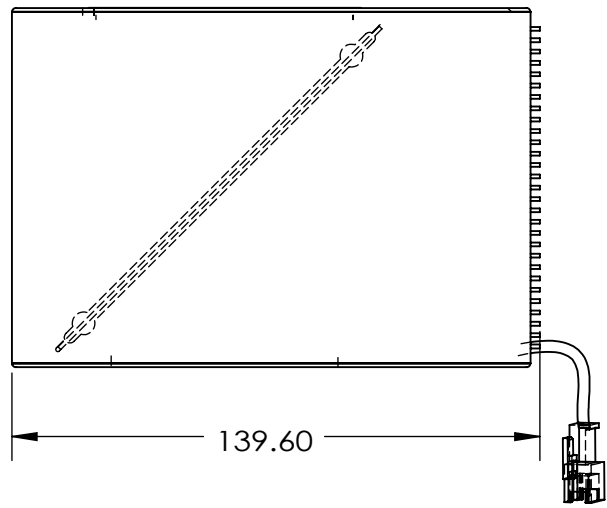

REVISIONS				
ZONE	REV.	DESCRIPTIONS	DATE	APP.

(CONNECTOR)
CABLE 50CM

4-TAP M5 <HOLE-DEPTH>6 N.S

COLOR	WAVE LENGHT
RED:	660nm
GREEN:	525nm
BLUE:	470nm
WHITE:	-
IR 850:	850nm
IR 940:	940nm
UV:	380-385nm
RGB:	620nm/525nm/470nm

DESIGN BY	DS CHAN	UNIT:	PRODUCT SERIES: CAS2 SERIES		
CHECK BY	DS CHAN	MM			
DATE	27/01/2014	REVISION:			
MATERIAL	-	01	TITLE	DRAWING LAYOUT	
FINISHING	-	SCALE:	PART NO	CAS2-00-070-X-X-24V(REV01)	COLOUR:
QTY	-	1 : 2	DWG NO	-	VOLTAGE:
					CURRENT:
					POWER:
					SHEET 1 OF 1